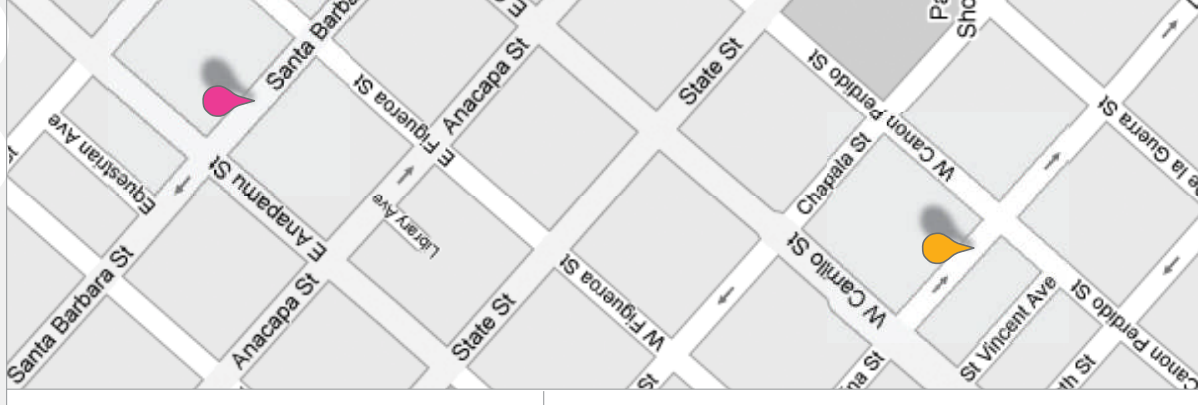

the PLATFORM

ZOS communications

ZOS communications

LBS Platform

Developers // Manufacturers // Carriers

Location Sharing Utility

People to People // People to Places
// Mobile to Services