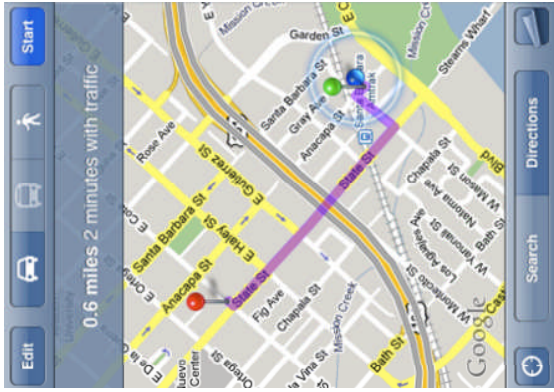

the UTILITY

705 communications