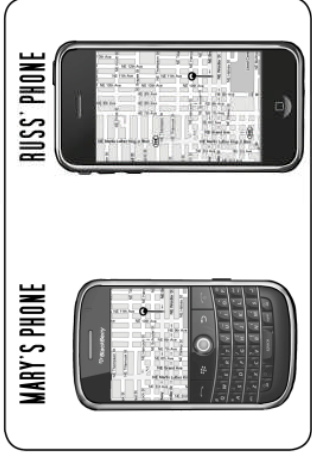

Mobile to
Services