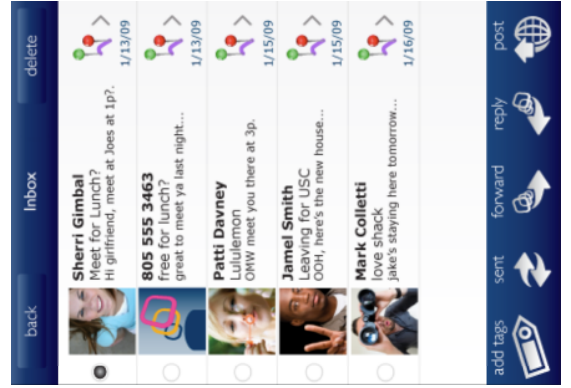

the

UTILITYRM

zhing

705communications

Location Sharing Utility

People to
People

People to
Places

Mobile to
Services

the UTILITY

705 communications

the

DIFFERENCE

ZOS communications

What makes **zhiing** different from loopt, latitude & social networks?

users send location
only when they want

with zhiing, your address book is
the only social network you need

the BROWSER PLUG-IN

ZOS provides a send-to-mobile / send-to-email widget that can be placed next to any physical address on websites, which enables that location to be sent to a phone.

When site visitors click on the send to mobile / email button a utility window opens (see examples, right). Users enter mobile numbers and/or emails and receive a pre-programmed message with a map route to the address.