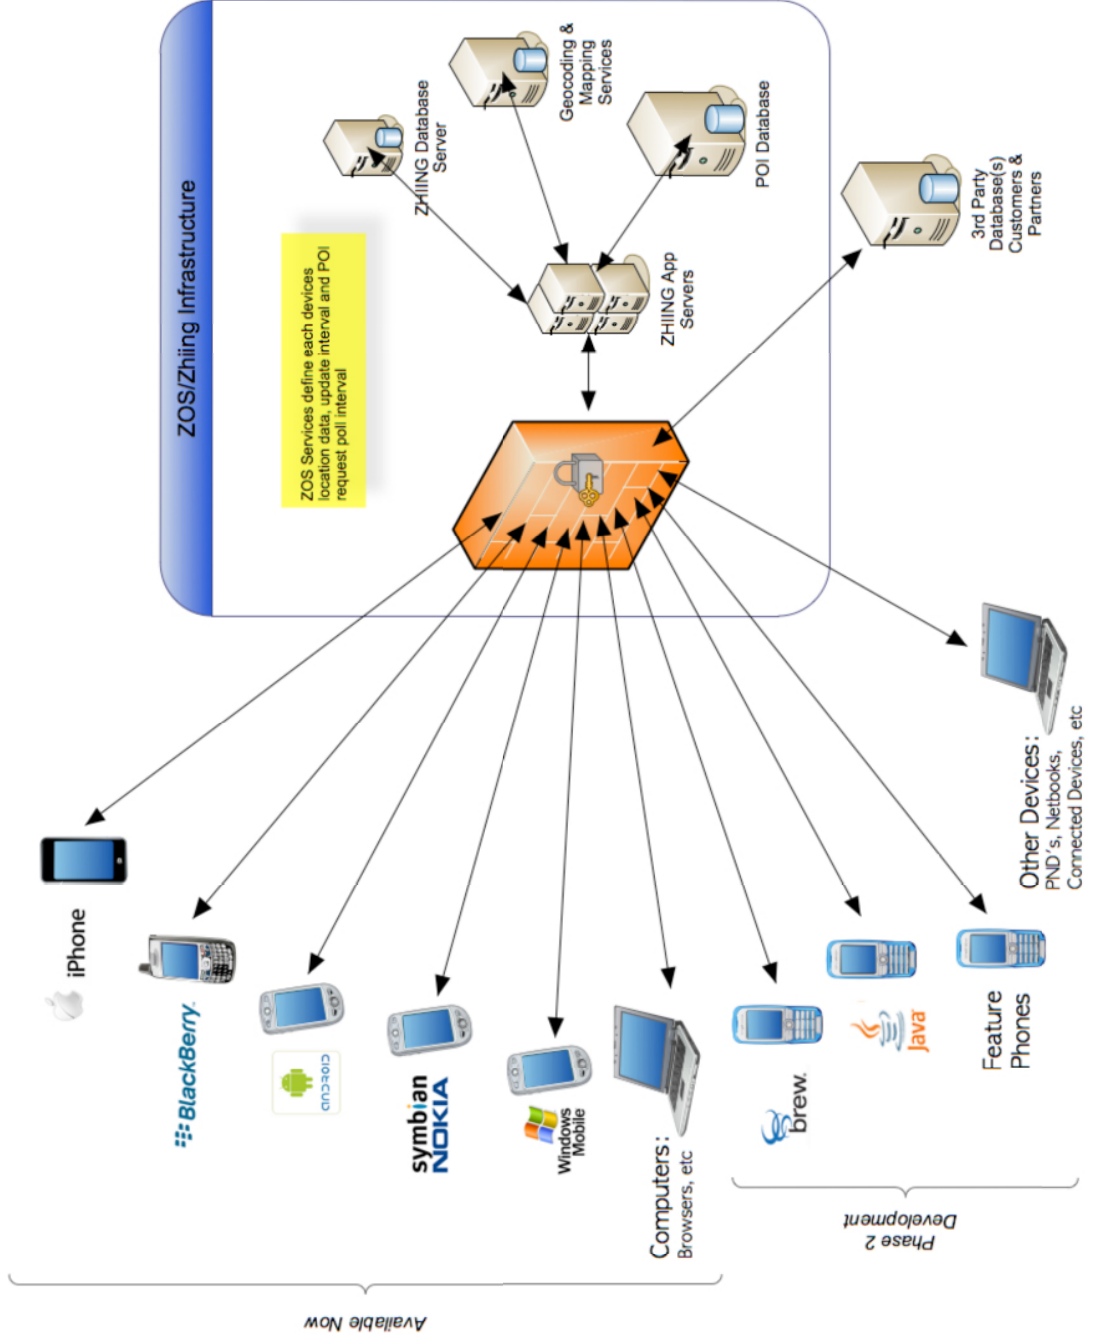

The screenshot shows a mobile browser interface with a map at the top displaying a location in Atlanta, GA. Below the map is a form for sending messages, with fields for 'send to:', 'from:', 'subject:', and 'chat:'. A 'send' button is located at the bottom right of the form. To the right of the form is a chat window with a 'send' button. The interface is powered by zhiing.

the PLATFORM

ZOS communications

ZOS communications

LBS Platform

Developers // Manufacturers // Carriers

Location Sharing Utility

People to People // People to Places
// Mobile to Services

the ZOS PLATFORM

ZOS communications

the LBS - DYNAMIC POINT OF INTEREST ENGINE

ZOS
Engine

B 2 B
POI's

B 2 C
POI's

C 2 C
POI's

Puts real-time point of interest information into the hands of the user . . . instantaneously, anytime.

- People
- Products
- Services

the TODAY'S DEMO

705 communications

In short - 1 Conventional Browser, 4 mobile devices, 3 carriers, and 3 different mapping programs...

- 1: Internet Explorer Plug-in sending to T-Mobile Android with "Reply" back to IE to show interactive 2-way chat with Location exchange.**
- 2: T-Mobile Android (garnering new/current location) to an AT&T iPhone. Showing different mapping and discussing carrier independence.**
- 3: Same AT&T iPhone forwarding Location from the Android to AT&T BB Curve, which will open a zhiing with a mock-LBA HTML coupon for the 'building'.**
- 4: AT&T BB Curve sending location to a Verizon BB Curve with VZ Navigator. VZ Navigator to open zhiing. (This could also be on a Storm, but the curve is more impressive)**