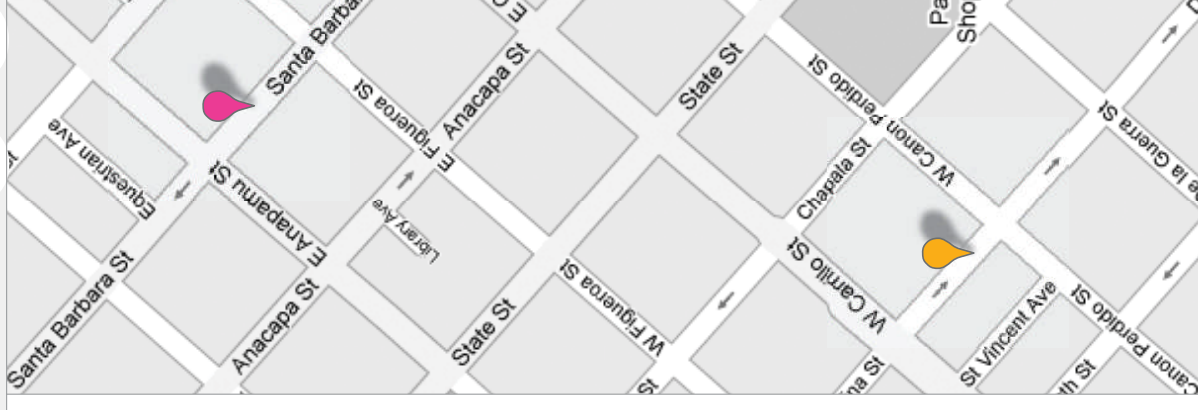

the **VISION**

ZOS communications

**Take the feature of location
and turn it into a utility.**

**Build a platform for anyone or
any company to use in order to
foster location based services.**