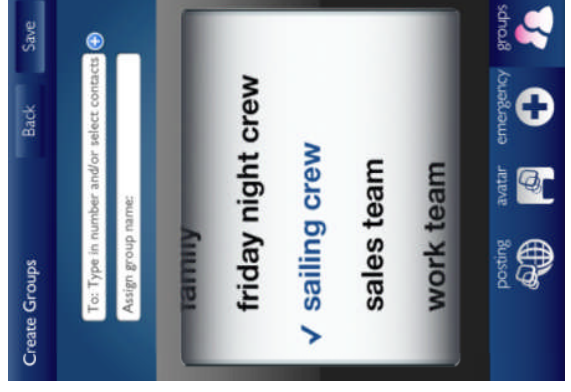

the UTILITY

705 communications

the

DIFFERENCE

ZOS communications

What makes **zhiing** different from loopt, latitude & social networks?

users send location
only when they want

with zhiing, your address book is
the only social network you need

the BROWSER PLUG-IN

ZOS provides a send-to-mobile / send-to-email widget that can be placed next to any physical address on websites, which enables that location to be sent to a phone.

When site visitors click on the send to mobile / email button a utility window opens (see examples, right). Users enter mobile numbers and/or emails and receive a pre-programmed message with a map route to the address.

The screenshot shows a mobile browser interface with a map at the top displaying a location in Atlanta, GA. Below the map is a form for sending messages, with fields for 'send to:', 'from:', 'subject:', and 'chat:'. A 'send' button is located at the bottom right of the form. To the right of the form is a chat window with a 'send' button. The interface is powered by zhiing.